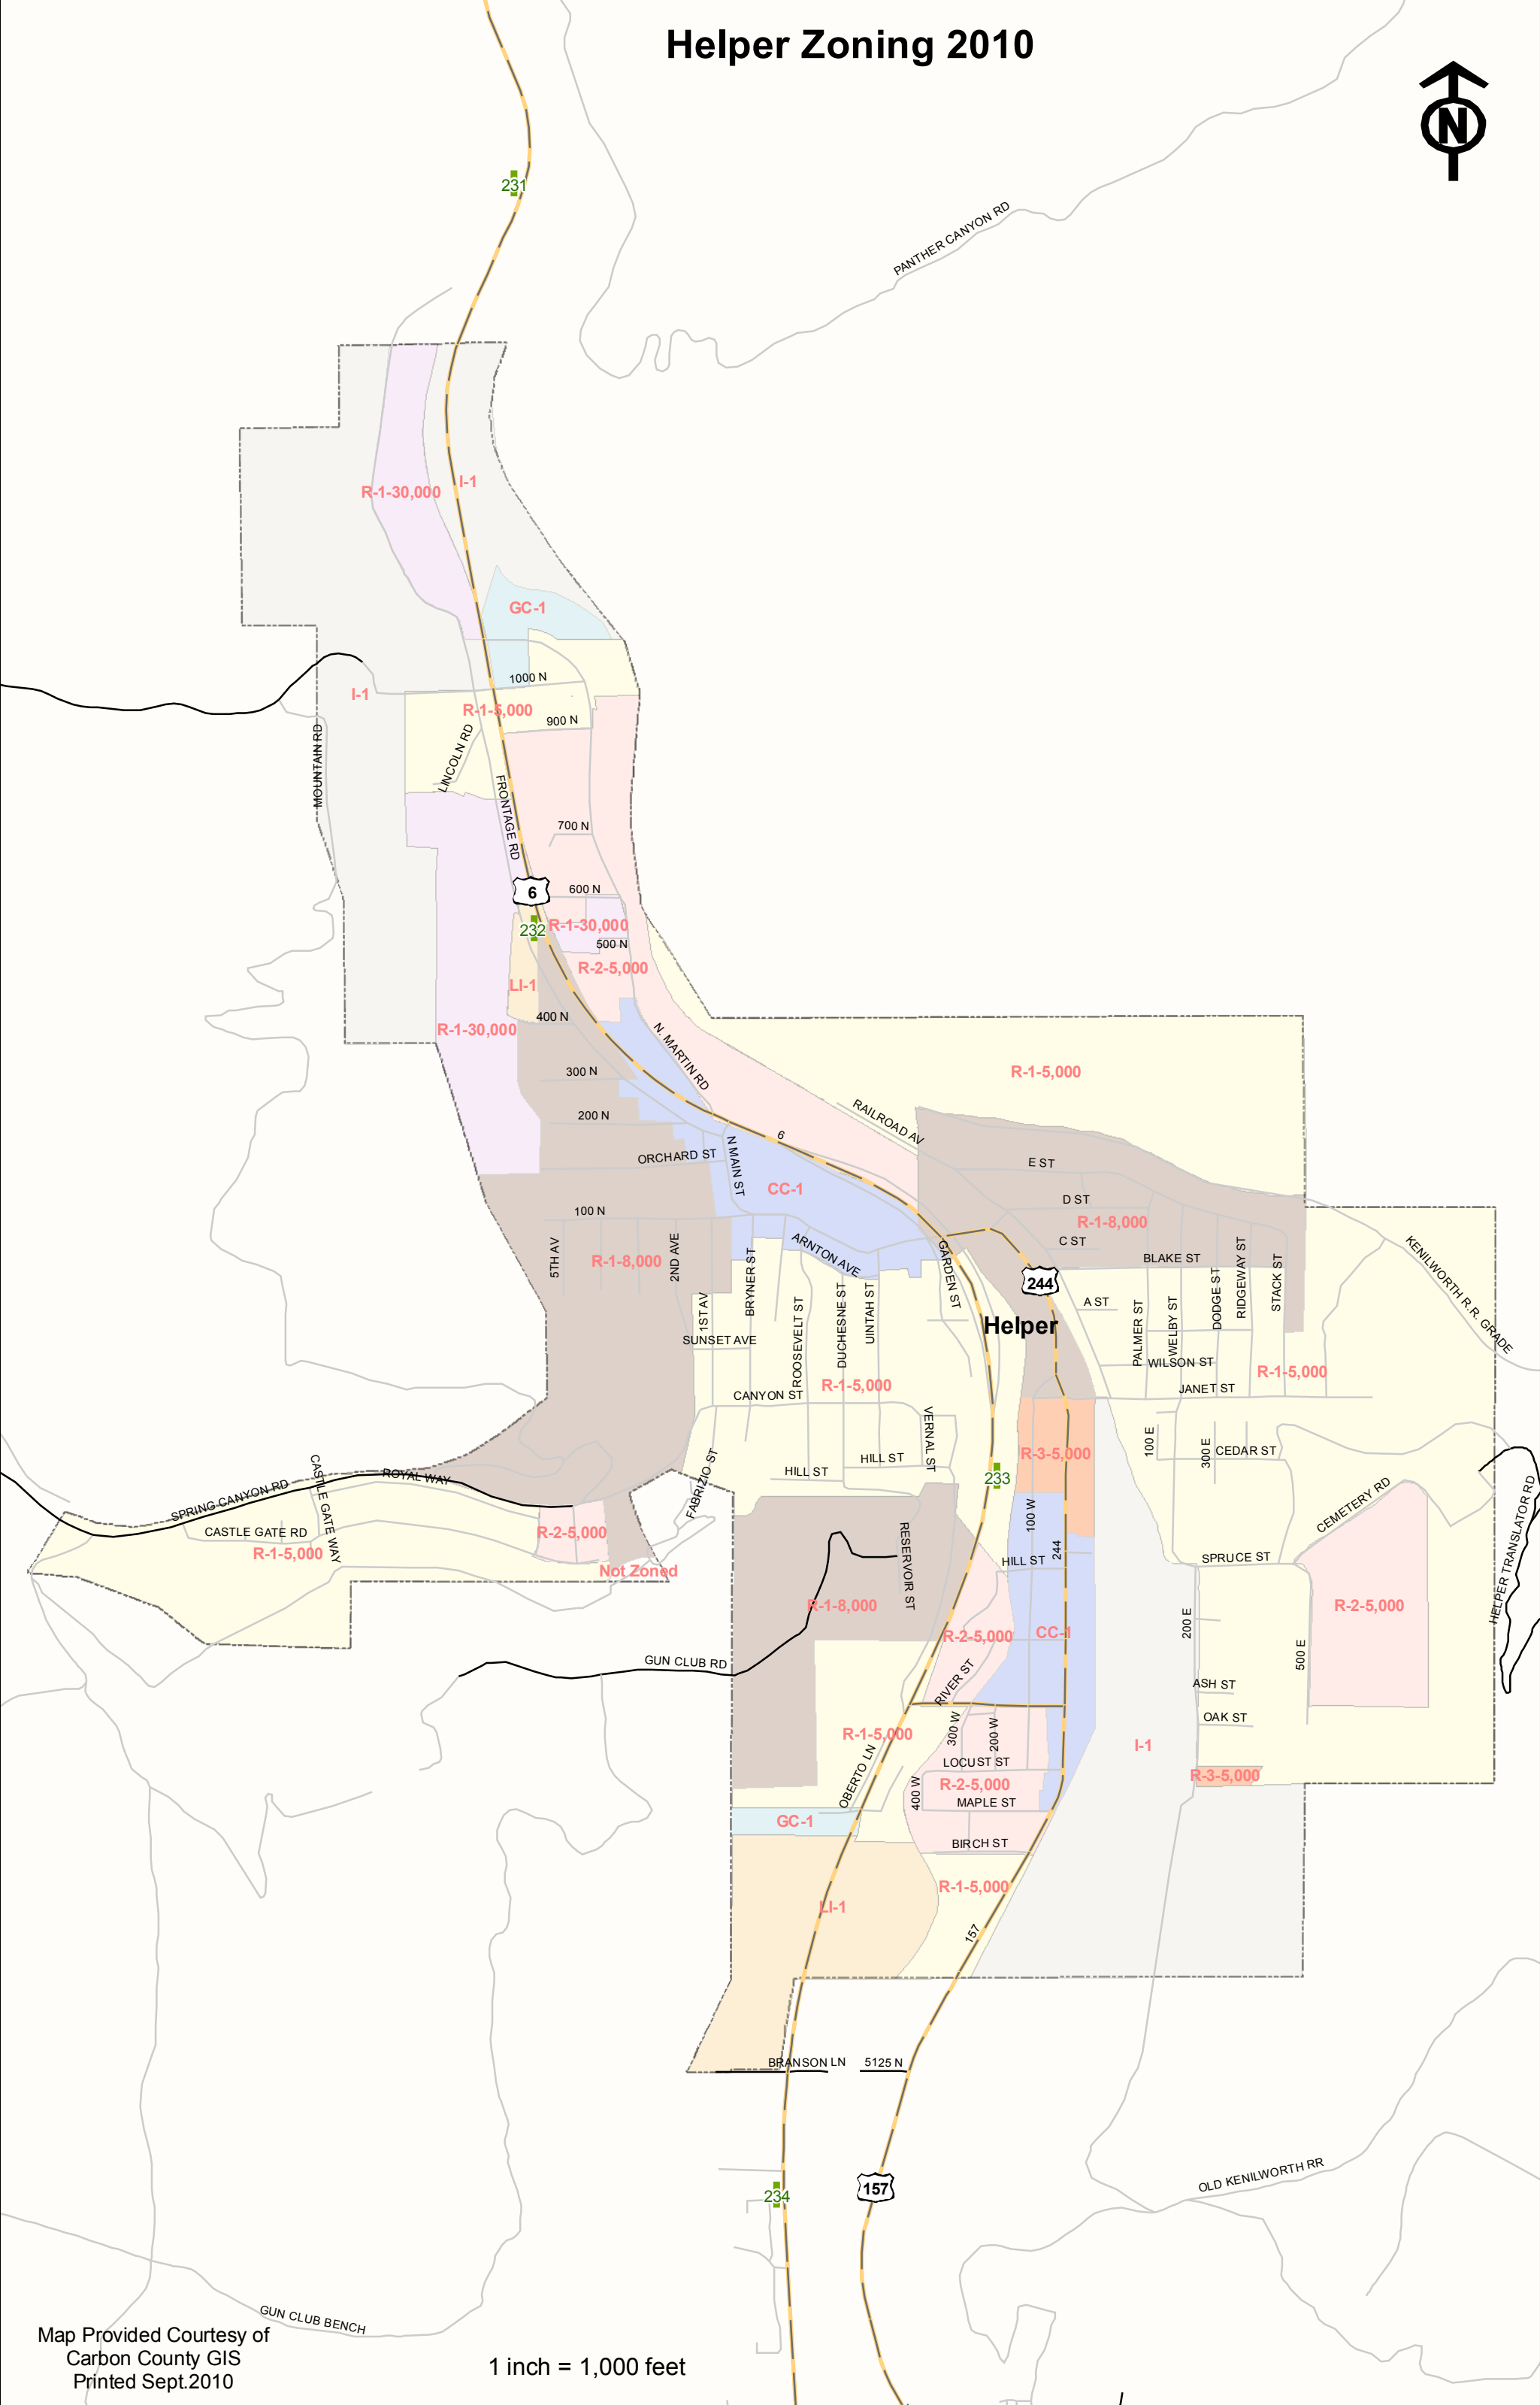

Helper Zoning 2010

Map Provided Courtesy of
Carbon County GIS
Printed Sept.2010

1 inch = 1,000 feet